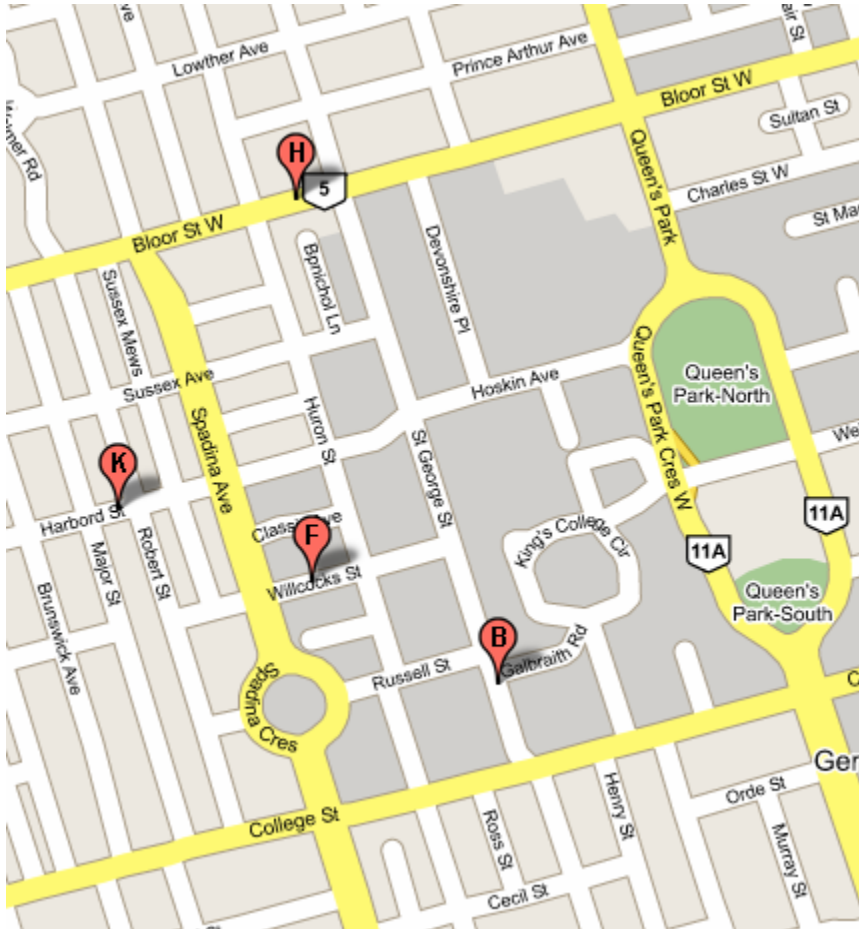

SEP 2005

CONFERENCE MAP

B CONFERENCE CENTRE
Bahen Centre
40 St. George Street

H CONFERENCE HOTEL
Quality Inn Midtown
280 Bloor Street West

K BANQUET
Kensington Kitchen
124 Harbord Street

F OPENING RECEPTION
Faculty Club
41 Willcocks Street